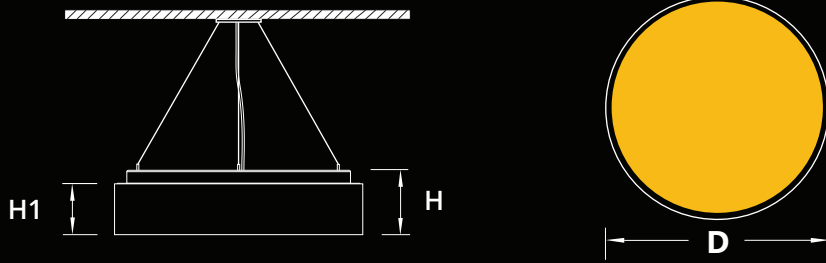

OPTIONS

- No Options¹
 - 2L - Double Lamination²
 - CB - Casambi Bluetooth(DL)
 - DMX - DMX (RGBW)
 - AWN - Athena Wireless Node (DLA)
1. Leave empty.
2. Anti-Microbial Finish.

LUMEN OUTPUT:

Watts	30K	35K	40K
25 W	2610 lm	2650 lm	2690 lm
50 W	5150 lm	5250 lm	5380 lm

Project:

Type:

SIZE:

Size	2 ft
D - Diameter	24.00 in
H - Height	6.25 in
H1 - Height	5.00 in

RADIANCE:

DIRECT/INDIRECT DISTRIBUTION

MOUNTING:

SUSPENDED - (C) CANOPY