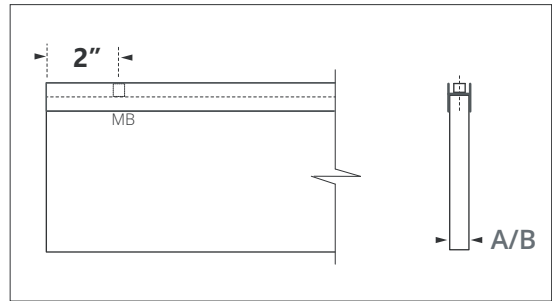

CEILING MOUNT - A & B
MB - Mounting Bracket slides in Metal Channel