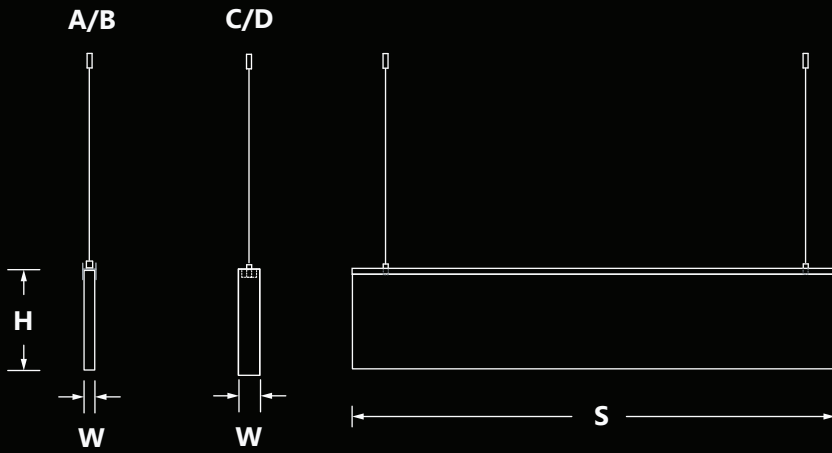

- A - 1/2 in
- B - 1 in
- C - 2 in
- D - 3 in

HEIGHT

- 12 in
 - 16 in
 - 24 in
 -
- Specify require height.

SIZE

- 4 ft
 - 6 ft
 - 8 ft
 -
- Specify require size.

SHAPE

- RC - Rectangle Shape
 -
1. Please refer to 2nd page.

MOUNTING

- S6-Suspension 6ft
 - S ft
 - CM - Ceiling Mount
- Specify required Length.

ACOUSTIC FINISH

Please specify finishes.

Project:

Type:

Declare.

SIZE:

| W-Width | H-Height | S-Size |
|-------------|------------------|-----------------|
| A - 0.50 in | 12 in = 11.75 in | 4 ft = 47.75 in |
| B - 1.00 in | 16 in = 15.75 in | 6 ft = 71.75 in |
| C - 2.00 in | 24 in = 23.75 in | 8 ft = 95.75 in |
| D - 3.00 in | | |