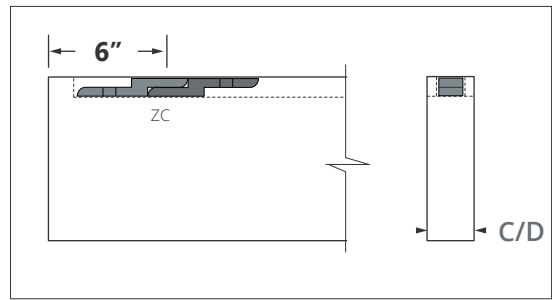

- A - 1/2 in
- B - 1 in
- C - 2 in
- D - 3 in

HEIGHT

- 12 in
 - 16 in
 - 24 in
 -
- Specify require height.

SIZE

- 4 ft
 - 6 ft
 - 8 ft
 -
- Specify require size.

SHAPE

- RC - Rectangle Shape
 -
1. Please refer to 2nd page.

| W-Width | H-Height | S-Size |
|-------------|------------------|-----------------|
| A - 0.50 in | 12 in = 11.75 in | 4 ft = 47.75 in |
| B - 1.00 in | 16 in = 15.75 in | 6 ft = 71.75 in |
| C - 2.00 in | 24 in = 23.75 in | 8 ft = 95.75 in |
| D - 3.00 in | | |

Width A & B comes with Metal Channel.

MOUNTING:

SUSPENDED - A & B
AC - Aircraft Cable with Metal Channel

CEILING MOUNT - A & B
MB - Mounting Bracket slides in Metal Channel

SUSPENDED - C & D
AC - Aircraft Cable