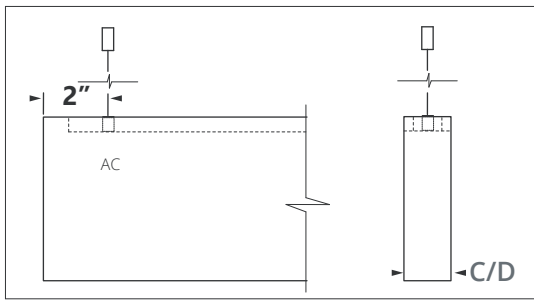

| W-Width | H-Height | S-Size |
|-------------|------------------|-----------------|
| A - 0.50 in | 12 in = 11.75 in | 4 ft = 47.75 in |
| B - 1.00 in | 16 in = 15.75 in | 6 ft = 71.75 in |
| C - 2.00 in | 24 in = 23.75 in | 8 ft = 95.75 in |
| D - 3.00 in | | |

Width A & B comes with Metal Channel.

MOUNTING:

SUSPENDED - A & B
AC - Aircraft Cable with Metal Channel

CEILING MOUNT - A & B
MB - Mounting Bracket slides in Metal Channel

SUSPENDED - C & D
AC - Aircraft Cable