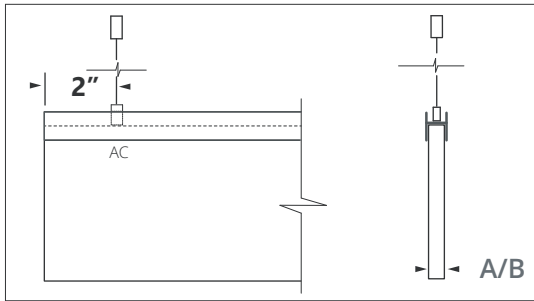

MOUNTING:

SUSPENDED - A & B
AC - Aircraft Cable with Metal Channel