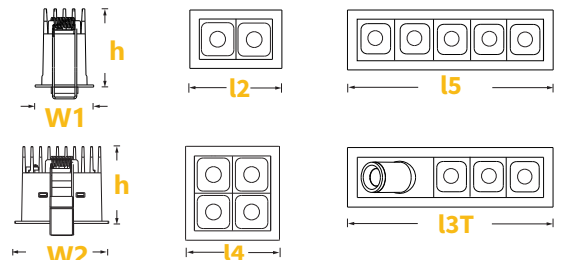

Project:

Type: