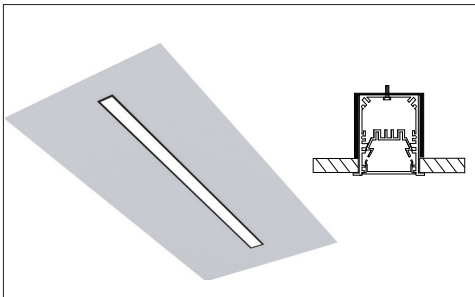

MOUNTING:

RECESSED