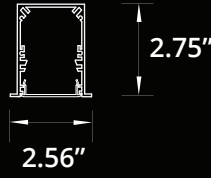

reinventlight

SPECIFICATION:

Enter the Product Code into the boxes above.

SIZE

____Feet

SOURCE

- 5W/Ft LED
- 7W/Ft LED
- 10W/Ft LED

RADIANCE

* Available for 4Feet only (Actual length included).

FINISH

- WH - White
- BK - Black
- GR - Grey
- CF - Custom

CCT

- 30K - 3000Kelvin/90CRI
- 35K - 3500Kelvin/90CRI
- 40K - 4000Kelvin/90CRI
- RGBW
- TW - Tunable White** (2700K-6500K)

*Leave Empty.
 **Combination example (DR/DS).

LUMEN OUTPUT W/Ft:

Watts	30K	35K	40K
5W	515 lm	525 lm	535 lm
7W	720 lm	735 lm	750 lm
10W	1030lm	1050 lm	1080 lm

Project:

Type:

SIZE:

Size	L(CUTOUT)	L1(T-BAR)
1 Foot	11.685 Inch	11.750 Inch
2 Feet	24.435 Inch	23.750 Inch
3 Feet	35.435 Inch	35.750 Inch
4 Feet	48.185 Inch	47.750 Inch
5 Feet	59.185 Inch	59.750 Inch
6 Feet	71.935 Inch	71.750 Inch
7 Feet	82.935 Inch	83.750 Inch
8 Feet	95.685 Inch	95.750 Inch

RADIANCE:

DIRECT DISTRIBUTION

MOUNTING:

RECESSED

RECESSED T-BAR

90° IN (WALL TO CEILING)

RECESSED-90° LEFT/90° RIGHT