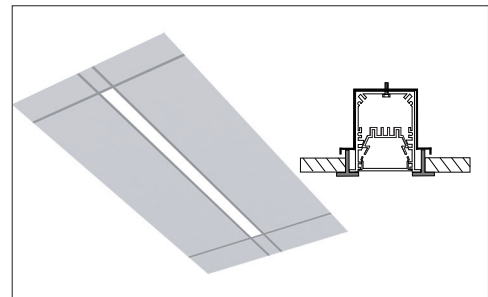

*Leave Empty.
 **Combination example (DR/DS).

LUMEN OUTPUT W/Ft:

Watts	30K	35K	40K
5W	515 lm	525 lm	535 lm
7W	720 lm	735 lm	750 lm
10W	1030lm	1050 lm	1080 lm

Project:

Type:

SIZE:

Size	L(CUTOUT)	L1(T-BAR)
1 Foot	11.685 Inch	11.750 Inch
2 Feet	24.435 Inch	23.750 Inch
3 Feet	35.435 Inch	35.750 Inch
4 Feet	48.185 Inch	47.750 Inch
5 Feet	59.185 Inch	59.750 Inch
6 Feet	71.935 Inch	71.750 Inch
7 Feet	82.935 Inch	83.750 Inch
8 Feet	95.685 Inch	95.750 Inch

RADIANCE:

DIRECT DISTRIBUTION

MOUNTING:

RECESSED

RECESSED T-BAR

90° IN (WALL TO CEILING)

RECESSED-90° LEFT/90° RIGHT