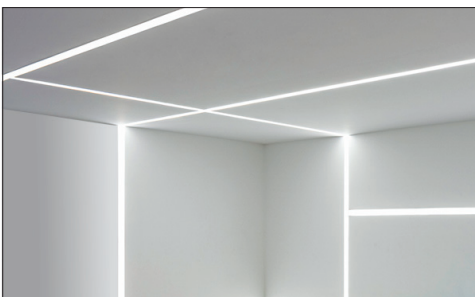

FEATURES:

- ✓ Architectural linear luminaire with direct distribution.
- ✓ Light source: LED board (5.5"/11"/22"/24").
- ✓ Even illumination is provided by variety of high efficiency optic lenses.
- ✓ Available for row mounted installations in various lengths.
- ✓ Suitable for recessed, recessed T-Bar and damp area installations.
- ✓ Extruded aluminum body comes in white, black or grey finish.
- ✓ Also available with various custom color options.
- ✓ LED Strips are rated for 60,000hrs. L80 with +90 CRI.
- ✓ Has a proven record in office, commercial and retail installations.
- ✓ Custom modifications are available.
- ✓ ED luminaires are certified to CSA and UL Standards.

RADIANCE:

DIRECT DISTRIBUTION

MOUNTING:

RECESSED

RECESSED T-BAR

90° IN (WALL TO CEILING)

RECESSED-90° LEFT/90° RIGHT