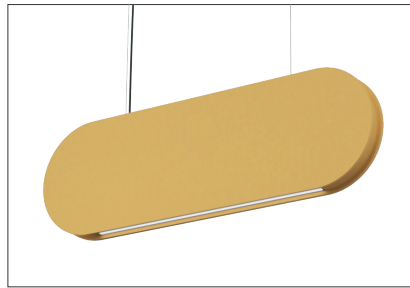

FEATURES:

- ✓ Architectural acoustic luminaire with direct lighting distribution.
- ✓ Made from recyclable plastic material available in different thicknesses.
- ✓ Class1 Fire rated with 0.7 Noise Reduction Coefficient / 1" Acoustic.
- ✓ Light source: LED boards.
- ✓ Diffused illumination is provided by a frosted opal lens.
- ✓ Extruded aluminum body comes with a built-in-driver and available in a black or white finish.
- ✓ LED strips are rated for 60,000 hrs. L80 with +90 CRI.
- ✓ Has a proven record in office, commercial and retail installations.
- ✓ Custom modifications are available.
- ✓ ED luminaires are certified to CSA and UL standards.

W - Width	H - Height
2.75 in	16 in = 15.75 in
	18 in = 17.75 in
	24 in = 23.75 in
S-Size	L - Luminaire Length
36 in	22.80 in
50 in	33.80 in
62 in	44.80 in

RADIANCE:

FINISHES:

Regular

04

11

28

Two-Tone

04/11

11/04

28/04