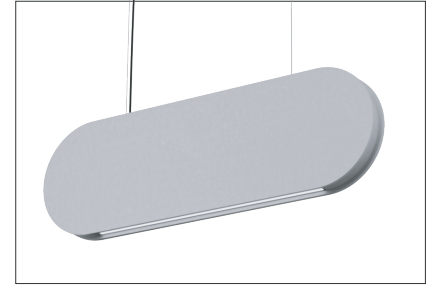

FEATURES:

- ✓ Architectural acoustic luminaire with direct lighting distribution.
- ✓ Made from recyclable plastic material available in different thicknesses.
- ✓ Class1 Fire rated with 0.7 Noise Reduction Coefficient / 1" Acoustic.
- ✓ Light source: LED boards.
- ✓ Diffused illumination is provided by a frosted opal lens.
- ✓ Extruded aluminum body comes with a built-in-driver and available in a black or white finish.
- ✓ LED strips are rated for 60,000 hrs. L80 with +90 CRI.
- ✓ Has a proven record in office, commercial and retail installations.
- ✓ Custom modifications are available.
- ✓ ED luminaires are certified to CSA and UL standards.

W - Width	H - Height
2.75 in	16 in = 15.75 in
	18 in = 17.75 in
	24 in = 23.75 in
S-Size	L - Luminaire Length
36 in	22.80 in
50 in	33.80 in
62 in	44.80 in

RADIANCE:

FINISHES:

Regular

04

11

28

Two-Tone