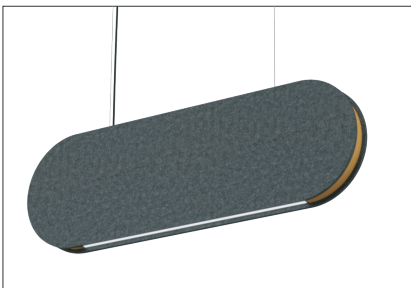

FEATURES:

- ✓ Architectural acoustic luminaire with direct lighting distribution.
- ✓ Made from recyclable plastic material available in different thicknesses.
- ✓ Class1 Fire rated with 0.7 Noise Reduction Coefficient / 1" Acoustic.
- ✓ Light source: LED boards.
- ✓ Diffused illumination is provided by a frosted opal lens.
- ✓ Extruded aluminum body comes with a built-in-driver and available in a black or white finish.
- ✓ LED strips are rated for 60,000 hrs. L80 with +90 CRI.
- ✓ Has a proven record in office, commercial and retail installations.
- ✓ Custom modifications are available.
- ✓ ED luminaires are certified to CSA and UL standards.

ACOUSTIC FINISH

Specify additional color for Two-Tone, for example 04/11.

LUMEN OUTPUT W/ft:

Watts	30K	35K	40K
5 W	515 lm	525 lm	535 lm
7 W	720 lm	735 lm	750 lm
10 W	1030 lm	1050 lm	1080 lm

Project:

Type:

SIZE:

W - Width	H - Height
2.75 in	16 in = 15.75 in
	18 in = 17.75 in
	24 in = 23.75 in
S-Size	L - Luminaire Length
36 in	22.80 in
50 in	33.80 in
62 in	44.80 in

RADIANCE:

FINISHES:

Regular

04

11

28

Two-Tone

04/11

11/04

28/04