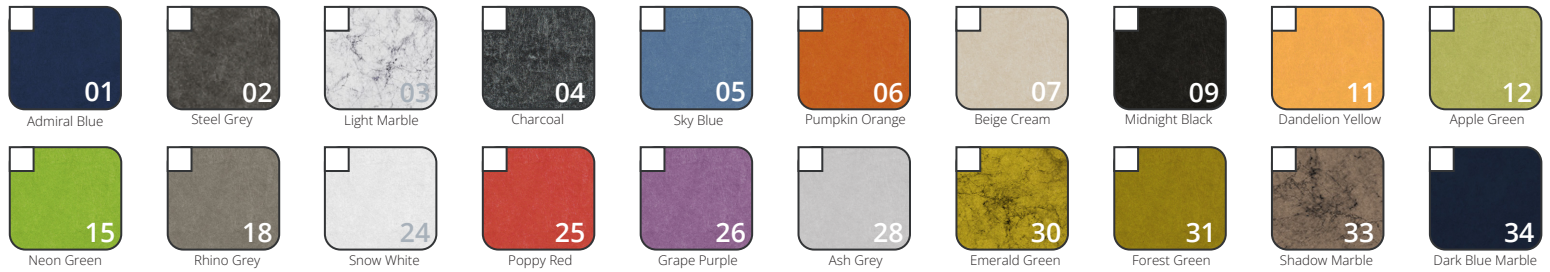

ACOUSTIC FINISH

Specify additional color for Two-Tone, for example 04/11.

LUMEN OUTPUT W/ft:

Watts	30K	35K	40K
5 W	515 lm	525 lm	535 lm
7 W	720 lm	735 lm	750 lm
10 W	1030 lm	1050 lm	1080 lm

Project:

Type:

SIZE: