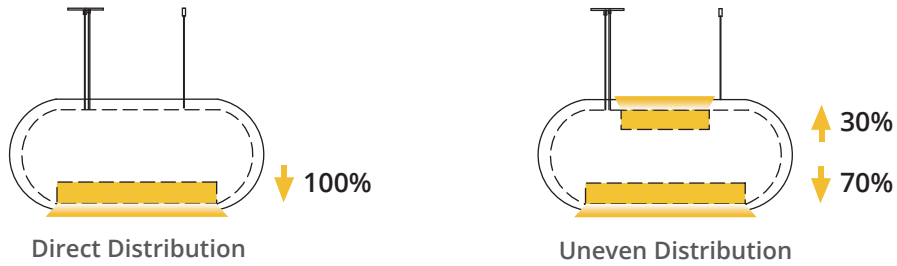

ACOUSTIC FINISH

Specify additional color for Two-Tone, for example 04/11.

LUMEN OUTPUT W/ft:

Watts	30K	35K	40K
5 W	515 lm	525 lm	535 lm
7 W	720 lm	735 lm	750 lm
10 W	1030 lm	1050 lm	1080 lm

Project:

Type:

SIZE:

W - Width	H - Height
2.75 in	16 in = 15.75 in
	18 in = 17.75 in
	24 in = 23.75 in
S-Size	L - Luminaire Length
36 in	22.80 in
50 in	33.80 in
62 in	44.80 in

RADIANCE:

FINISHES:

Regular

04

11

28

Two-Tone