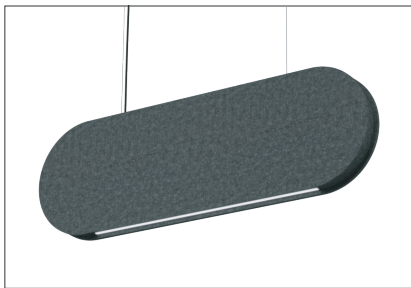

FEATURES:

- ✓ Architectural acoustic luminaire with direct lighting distribution.
- ✓ Made from recyclable plastic material available in different thicknesses.
- ✓ Class1 Fire rated with 0.7 Noise Reduction Coefficient / 1" Acoustic.
- ✓ Light source: LED boards.
- ✓ Diffused illumination is provided by a frosted opal lens.
- ✓ Extruded aluminum body comes with a built-in-driver and available in a black or white finish.
- ✓ LED strips are rated for 60,000 hrs. L80 with +90 CRI.
- ✓ Has a proven record in office, commercial and retail installations.
- ✓ Custom modifications are available.
- ✓ ED luminaires are certified to CSA and UL standards.

ACOUSTIC FINISH

Specify additional color for Two-Tone, for example 04/11.

LUMEN OUTPUT W/ft:

Watts	30K	35K	40K
5 W	515 lm	525 lm	535 lm
7 W	720 lm	735 lm	750 lm
10 W	1030 lm	1050 lm	1080 lm

Project:

Type:

SIZE:

W - Width	H - Height
2.75 in	16 in = 15.75 in
	18 in = 17.75 in
	24 in = 23.75 in
S-Size	L - Luminaire Length
36 in	22.80 in
50 in	33.80 in
62 in	44.80 in

RADIANCE:

FINISHES:

Regular

04

11

28

Two-Tone