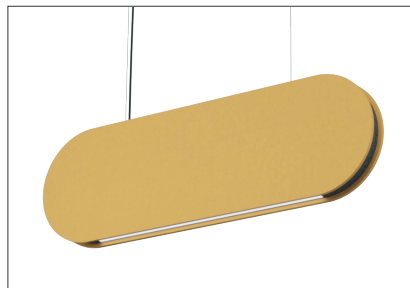

FEATURES:

- ✓ Architectural acoustic luminaire with direct lighting distribution.
- ✓ Made from recyclable plastic material available in different thicknesses.
- ✓ Class1 Fire rated with 0.7 Noise Reduction Coefficient / 1" Acoustic.
- ✓ Light source: LED boards.
- ✓ Diffused illumination is provided by a frosted opal lens.
- ✓ Extruded aluminum body comes with a built-in-driver and available in a black or white finish.
- ✓ LED strips are rated for 60,000 hrs. L80 with +90 CRI.
- ✓ Has a proven record in office, commercial and retail installations.
- ✓ Custom modifications are available.
- ✓ ED luminaires are certified to CSA and UL standards.

W - Width	H - Height
2.75 in	16 in = 15.75 in
	18 in = 17.75 in
	24 in = 23.75 in
S-Size	L - Luminaire Length
36 in	22.80 in
50 in	33.80 in
62 in	44.80 in

RADIANCE:

FINISHES:

Regular

04

11

28

Two-Tone

04/11

11/04

28/04