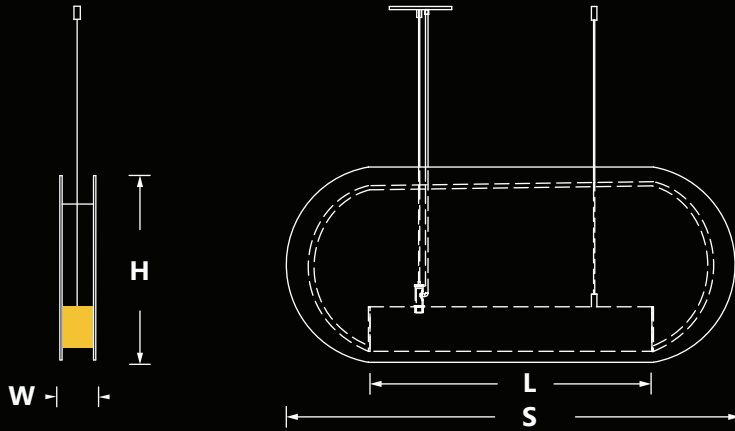

W - Width	H - Height
2.75 in	16 in = 15.75 in
	18 in = 17.75 in
	24 in = 23.75 in
S-Size	L - Luminaire Length
36 in	22.80 in
50 in	33.80 in
62 in	44.80 in

RADIANCE:

FINISHES:

Regular

04

11

28

Two-Tone