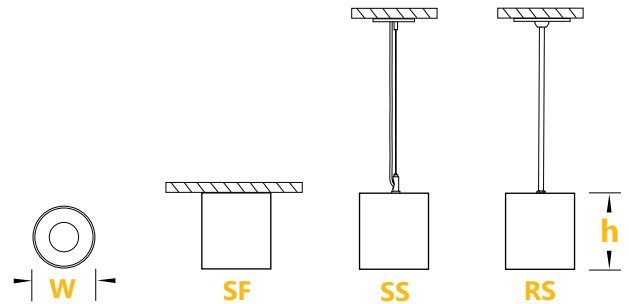

LOUVER

- WH - White
- BK - Black
- SL - Silver

FINISH

- WH - White
- BK - Black
- GR - Grey

CCT

- 30K/90CRI - 3000Kelvin
 - 35K/90CRI - 3500Kelvin
 - 40K/90CRI - 4000Kelvin
- *Other options are available.

DIMENSIONS:

Width	Height
4.5"	6.0"

LUMEN OUTPUT:

Watts	30K	35K	40K
15W	1400 lm	1430 lm	1460 lm
20W	1910 lm	1950 lm	1990 lm
25W	2350 lm	2400 lm	2450 lm

Project:

Type: