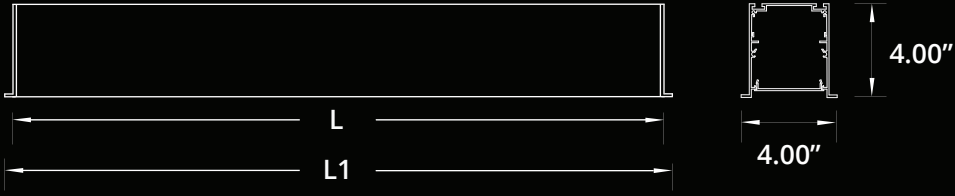

FEATURES:

- ✓ Architectural linear luminaire with direct distribution.
- ✓ Light source: LED board (5.5"/11"/22"/24").
- ✓ Diffused illumination is provided by regressed opal lens.
- ✓ Available for row mounted installations in various lengths.
- ✓ Suitable for recessed, recessed T-Bar installations.
- ✓ Extruded aluminum body comes in white, black or grey finish.
- ✓ Also available with various custom color options.
- ✓ LED Strips are rated for 60,000hrs. L80 with +90 CRI.
- ✓ Has a proven record in office, commercial and retail installations.
- ✓ Custom modifications are available.
- ✓ ED luminaires are certified to CSA and UL Standards.

LUMEN OUTPUT W/Ft:

| Watts | 30K | 35K | 40K |
|-------|---------|---------|---------|
| 5W | 515 lm | 525 lm | 535 lm |
| 7W | 720 lm | 735 lm | 750 lm |
| 10W | 1030 lm | 1050 lm | 1080 lm |

Project:

Type:

SIZE:

| Size | L(CUTOUT) | L1(T-BAR) |
|--------|-------------|------------|
| 1 Foot | 11.825 Inch | 11.75 Inch |
| 2 Feet | 24.575 Inch | 23.75 Inch |
| 3 Feet | 35.572 Inch | 35.75 Inch |
| 4 Feet | 48.322 Inch | 47.75 Inch |
| 5 Feet | 59.325 Inch | 59.75 Inch |
| 6 Feet | 72.075 Inch | 71.75 Inch |
| 7 Feet | 83.075 Inch | 83.75 Inch |
| 8 Feet | 95.822 Inch | 95.75 Inch |

RADIANCE:

DIRECT DISTRIBUTION

MOUNTING:

RECESSED

RECESSED T-BAR

90° IN (WALL TO CEILING)

90° LEFT/90° RIGHT