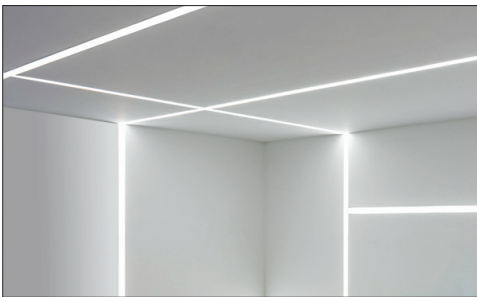

FEATURES:

- ✓ Architectural linear luminaire with direct distribution.
- ✓ Light source: LED board (5.5"/11"/22"/24").
- ✓ Diffused illumination is provided by regressed opal lens.
- ✓ Available for row mounted installations in various lengths.
- ✓ Suitable for recessed, recessed T-Bar installations.
- ✓ Extruded aluminum body comes in white, black or grey finish.
- ✓ Also available with various custom color options.
- ✓ LED Strips are rated for 60,000hrs. L80 with +90 CRI.
- ✓ Has a proven record in office, commercial and retail installations.
- ✓ Custom modifications are available.
- ✓ ED luminaires are certified to CSA and UL Standards.

RADIANCE:

DIRECT DISTRIBUTION

MOUNTING:

RECESSED

RECESSED T-BAR

90° IN (WALL TO CEILING)

90° LEFT/90° RIGHT