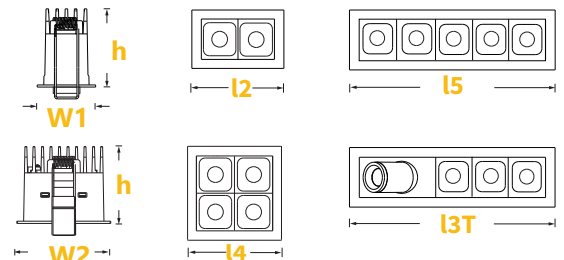

BEAM

- BM - Medium 24°
- BW - Wide 40°

REFLECTOR

- RB - Black
- RW - White

FINISH

- BK - Black¹
 - WH - White²
1. RAL 9005
2. RAL 9003

CCT

- 30K - 3000 Kelvin/90CRI
 - 35K - 3500 Kelvin/90CRI
 - 40K - 4000 Kelvin/90CRI
 -
- Specify required CCT.

DIMENSIONS:

Type	Width	length	Cut Out	Height
2	1.77 in	1.13 in	1.45x2.44 in	2.36 in
4	2.95 in	2.95 in	2.55x2.55 in	
5	1.77 in	5.98 in	1.45x5.66 in	
3T	1.77 in	5.98 in	1.45x5.66 in	

LUMEN OUTPUT:

Type	Watts	30K	35K	40K
2	5 W	300 lm	310 lm	320lm
4	8 W	650 lm	675 lm	700lm
5	12 W	800 lm	825 lm	850 lm
3T	10 W	600 lm	625 lm	650 lm