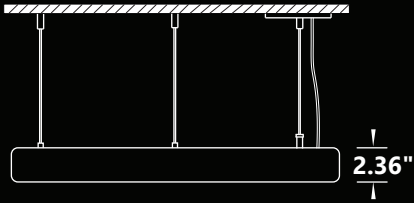

*Other options are available.

LUMEN OUTPUT:

Watts	30K	35K	40K
25W	2205 lm	2250 lm	2295 lm
50W	4410 lm	4500 lm	4590 lm
75W	6610 lm	6750 lm	6890 lm

Project:

Type:

SIZE:

Diameter		
Size	Outer Lit	Inner Lit
2 Feet	27.952 Inch	25.196 Inch
3 Feet	34.250 Inch	37.795 Inch
4 Feet	46.456 Inch	44.094 Inch

RADIANCE:

MOUNTING:

SUSPENDED - CEILING CANOPY

SUSPENDED - STRAIGHT WIRE*

*Remote Driver.

DROP SUSPENSION*

*Remote Driver.

SURFACE MOUNT*