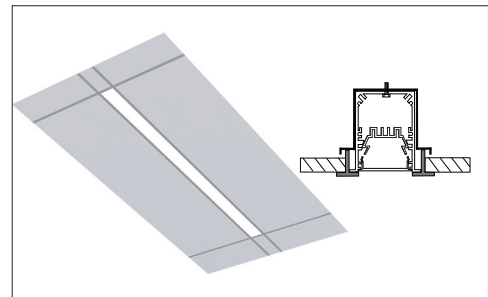

**RADIANCE:**

**DIRECT DISTRIBUTION**

**MOUNTING:**

RECESSED

RECESSED T-BAR

90° IN (WALL TO CEILING)

RECESSED-90° LEFT/90° RIGHT