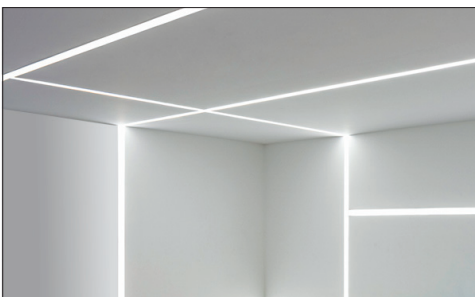

**FEATURES:**

- ✓ Architectural linear luminaire with direct distribution.
- ✓ Light source: LED board (5.5"/11"/22"/24").
- ✓ Even illumination is provided by variety of high efficiency optic lenses.
- ✓ Available for row mounted installations in various lengths.
- ✓ Suitable for recessed, recessed T-Bar and damp area installations.
- ✓ Extruded aluminum body comes with black or white finish.
- ✓ Also available with various custom color options.
- ✓ LED Strips are rated for 60,000hrs. L80 with +90 CRI.
- ✓ Has a proven record in office, commercial and retail installations.
- ✓ Custom modifications are available.
- ✓ ED luminaires are certified to CSA and UL Standards.

**RADIANCE:**

**DIRECT DISTRIBUTION**

**MOUNTING:**

RECESSED

RECESSED T-BAR

90° IN (WALL TO CEILING)

RECESSED-90° LEFT/90° RIGHT