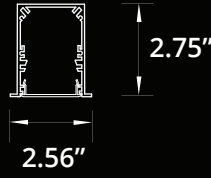

\* Available for 4Feet only (Actual length included).

**FINISH**

- BK - Black
- WH - White
- CF - Custom

**CCT**

- 30K - 3000Kelvin/90CRI
- 35K - 3500Kelvin/90CRI
- 40K - 4000Kelvin/90CRI
- RGBW
- TW - Tunable White\*\* (2700K-6500K)

\*Leave Empty.

\*\*Combination example (DR/DS).

**LUMEN OUTPUT W/Ft:**

Watts	30K	35K	40K
5W	515 lm	525 lm	535 lm
7W	720 lm	735 lm	750 lm
10W	1030lm	1050 lm	1080 lm

Project:

Type:

**SIZE:**

Size	L(CUTOUT)	L1(T-BAR)
1 Foot	11.685 Inch	11.750 Inch
2 Feet	24.435 Inch	23.750 Inch
3 Feet	35.435 Inch	35.750 Inch
4 Feet	48.185 Inch	47.750 Inch
5 Feet	59.185 Inch	59.750 Inch
6 Feet	71.935 Inch	71.750 Inch
7 Feet	82.935 Inch	83.750 Inch
8 Feet	95.685 Inch	95.750 Inch

**RADIANCE:**

**DIRECT DISTRIBUTION**

**MOUNTING:**

RECESSED

RECESSED T-BAR

90° IN (WALL TO CEILING)

RECESSED-90° LEFT/90° RIGHT