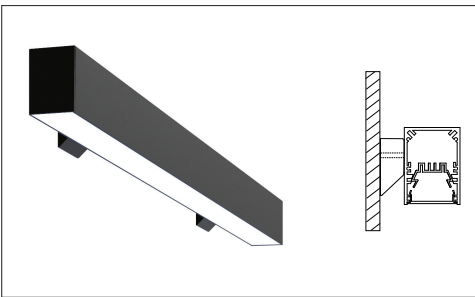

LUMEN OUTPUT W/Ft:

Watts	30K	35K	40K
5W	515 lm	525 lm	535 lm
7W	720 lm	735 lm	750 lm
10W	1030lm	1050 lm	1080 lm

Project:

Type:

SIZE:

Size	L (LENGTH)
1 Feet	11.780 Inch
2 Feet	24.530 Inch
3 Feet	35.530 Inch
4 Feet	48.280 Inch
5 Feet	59.280 Inch
6 Feet	72.030 Inch
7 Feet	83.030 Inch
8 Feet	95.780 Inch

RADIANCE:

DIRECT DISTRIBUTION

UNEVEN DISTRIBUTION

MOUNTING:

SURFACE MOUNT

SUSPENDED

RECESSED TRIMLESS

WALL MOUNT