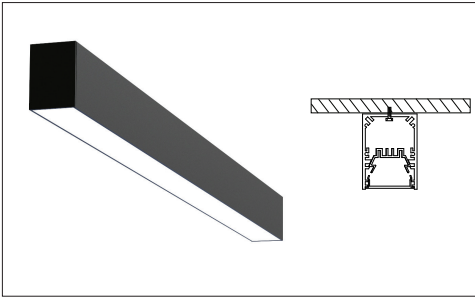

LUMEN OUTPUT W/Ft:

Watts	30K	35K	40K
5W	515 lm	525 lm	535 lm
7W	720 lm	735 lm	750 lm
10W	1030lm	1050 lm	1080 lm

Project:

Type:

SIZE:

Size	L (LENGTH)
1 Feet	11.780 Inch
2 Feet	24.530 Inch
3 Feet	35.530 Inch
4 Feet	48.280 Inch
5 Feet	59.280 Inch
6 Feet	72.030 Inch
7 Feet	83.030 Inch
8 Feet	95.780 Inch

RADIANCE:

DIRECT DISTRIBUTION

UNEVEN DISTRIBUTION

MOUNTING:

SURFACE MOUNT

SUSPENDED

RECESSED TRIMLESS

WALL MOUNT

WALL FLUSH

90° LEFT/90° RIGHT