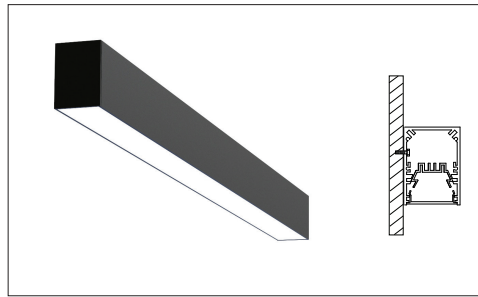

LUMEN OUTPUT W/Ft:

Watts	30K	35K	40K
5W	515 lm	525 lm	535 lm
7W	720 lm	735 lm	750 lm
10W	1030lm	1050 lm	1080 lm

Project:

Type:

SIZE:

Size	L (LENGTH)
1 Feet	11.780 Inch
2 Feet	24.530 Inch
3 Feet	35.530 Inch
4 Feet	48.280 Inch
5 Feet	59.280 Inch
6 Feet	72.030 Inch
7 Feet	83.030 Inch
8 Feet	95.780 Inch

RADIANCE:

DIRECT DISTRIBUTION

UNEVEN DISTRIBUTION

MOUNTING:

SURFACE MOUNT

SUSPENDED

RECESSED TRIMLESS

WALL MOUNT