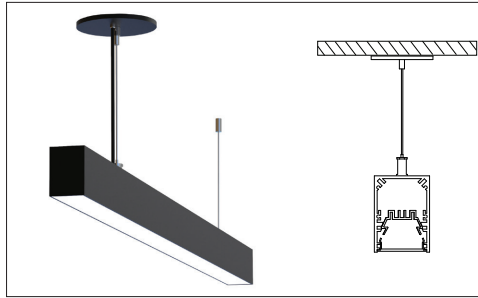

LUMEN OUTPUT W/Ft:

Watts	30K	35K	40K
5W	515 lm	525 lm	535 lm
7W	720 lm	735 lm	750 lm
10W	1030lm	1050 lm	1080 lm

Project:

Type:

SIZE:

Size	L (LENGTH)
1 Feet	11.780 Inch
2 Feet	24.530 Inch
3 Feet	35.530 Inch
4 Feet	48.280 Inch
5 Feet	59.280 Inch
6 Feet	72.030 Inch
7 Feet	83.030 Inch
8 Feet	95.780 Inch

RADIANCE:

DIRECT DISTRIBUTION

UNEVEN DISTRIBUTION

MOUNTING:

SURFACE MOUNT

SUSPENDED

RECESSED TRIMLESS

WALL MOUNT

WALL FLUSH

90° LEFT/90° RIGHT