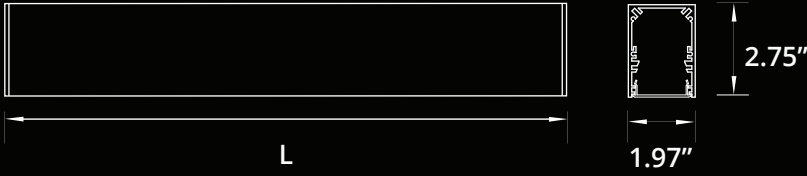

LUMEN OUTPUT W/Ft:

Watts	30K	35K	40K
5W	515 lm	525 lm	535 lm
7W	720 lm	735 lm	750 lm
10W	1030lm	1050 lm	1080 lm

Project:

Type:

SIZE:

Size	L (LENGTH)
1 Feet	11.780 Inch
2 Feet	24.530 Inch
3 Feet	35.530 Inch
4 Feet	48.280 Inch
5 Feet	59.280 Inch
6 Feet	72.030 Inch
7 Feet	83.030 Inch
8 Feet	95.780 Inch

RADIANCE:

DIRECT DISTRIBUTION

UNEVEN DISTRIBUTION

MOUNTING:

SURFACE MOUNT

SUSPENDED

RECESSED TRIMLESS

WALL MOUNT

WALL FLUSH

90° LEFT/90° RIGHT