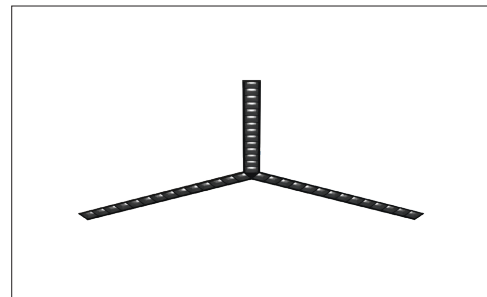

LUMEN OUTPUT:

Watts	30K	35K	40K
25W	3570 lm	3660 lm	3750 lm
50W	5800 lm	5950 lm	6100 lm
75W	8825 lm	9025 lm	9225 lm

Project:

Type:

SIZE:

Size	L x W
2x2x2 Feet	34.970 x 40.380 Inch
3x3x3 Feet	51.460 x 59.420 Inch
4x4x4 Feet	67.940 x 78.460 Inch

RADIANCE:

DIRECT DISTRIBUTION

MOUNTING:

SURFACE MOUNT

SUSPENDED

SURFACE MOUNT

RECESSED TRIMLESS