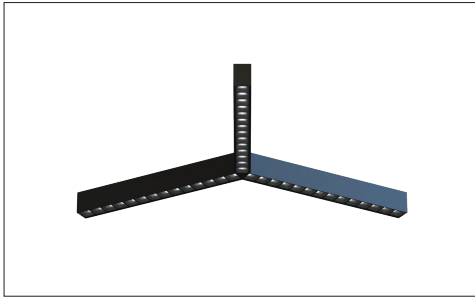

LUMEN OUTPUT:

Watts	30K	35K	40K
25W	3570 lm	3660 lm	3750 lm
50W	5800 lm	5950 lm	6100 lm
75W	8825 lm	9025 lm	9225 lm

Project:

Type:

SIZE:

Size	L x W
2x2x2 Feet	34.970 x 40.380 Inch
3x3x3 Feet	51.460 x 59.420 Inch
4x4x4 Feet	67.940 x 78.460 Inch

RADIANCE:

DIRECT DISTRIBUTION

MOUNTING:

SURFACE MOUNT

SUSPENDED

SURFACE MOUNT

RECESSED TRIMLESS