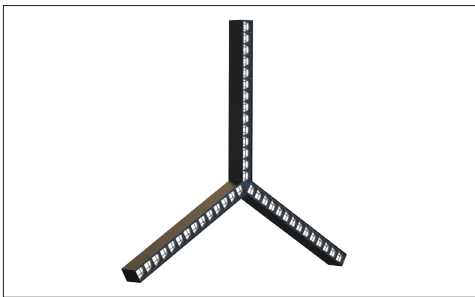


FEATURES:

- ✓ Architectural Y-shaped luminaire with direct lighting distribution.
- ✓ Light source: LED board 11".
- ✓ Dark Optic provides superior lighting distribution with precise low glare illumination.
- ✓ Offered with Regular 50°/10UGR or Flood 80°/15UGR internal optic.
- ✓ Suitable for surface, suspended and recessed installations.
- ✓ Extruded aluminum body comes with white, black or grey finish.
- ✓ LED Strips are rated for 60,000hrs. L80 with +90 CRI.
- ✓ Has a proven record in office, commercial and retail installations.
- ✓ Custom modifications are available.
- ✓ ED luminaires are certified to CSA and UL Standards.

LUMEN OUTPUT:

Watts	30K	35K	40K
25W	3570 lm	3660 lm	3750 lm
50W	5800 lm	5950 lm	6100 lm
75W	8825 lm	9025 lm	9225 lm

Project:

Type:

SIZE:

Size	L x W
2x2x2 Feet	34.970 x 40.380 Inch
3x3x3 Feet	51.460 x 59.420 Inch
4x4x4 Feet	67.940 x 78.460 Inch

RADIANCE:

DIRECT DISTRIBUTION

MOUNTING:

SURFACE MOUNT

SUSPENDED

SURFACE MOUNT

RECESSED TRIMLESS