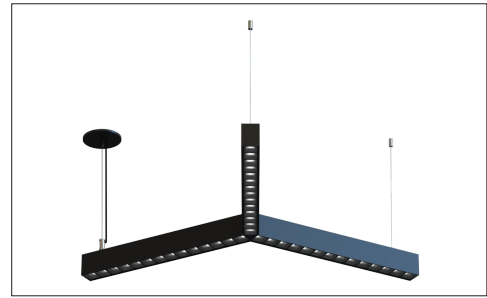


FEATURES:

- ✓ Architectural Y-shaped luminaire with direct lighting distribution.
- ✓ Light source: LED board 11".
- ✓ Dark Optic provides superior lighting distribution with precise low glare illumination.
- ✓ Offered with Regular 50°/10UGR or Flood 80°/15UGR internal optic.
- ✓ Suitable for surface, suspended and recessed installations.
- ✓ Extruded aluminum body comes with white, black or grey finish.
- ✓ LED Strips are rated for 60,000hrs. L80 with +90 CRI.
- ✓ Has a proven record in office, commercial and retail installations.
- ✓ Custom modifications are available.
- ✓ ED luminaires are certified to CSA and UL Standards.

LUMEN OUTPUT:

Watts	30K	35K	40K
25W	3570 lm	3660 lm	3750 lm
50W	5800 lm	5950 lm	6100 lm
75W	8825 lm	9025 lm	9225 lm

Project:

Type:

SIZE:

Size	L x W
2x2x2 Feet	34.970 x 40.380 Inch
3x3x3 Feet	51.460 x 59.420 Inch
4x4x4 Feet	67.940 x 78.460 Inch

RADIANCE:

DIRECT DISTRIBUTION

MOUNTING:

SURFACE MOUNT

SUSPENDED

SURFACE MOUNT

RECESSED TRIMLESS