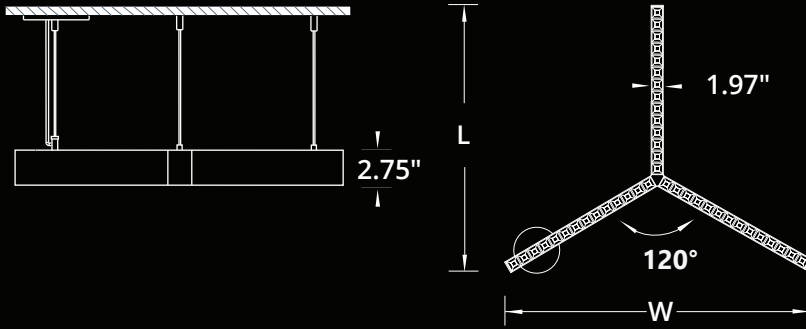

LUMEN OUTPUT:

Watts	30K	35K	40K
25W	3570 lm	3660 lm	3750 lm
50W	5800 lm	5950 lm	6100 lm
75W	8825 lm	9025 lm	9225 lm

Project:

Type:

SIZE:

Size	L x W
2x2x2 Feet	34.970 x 40.380 Inch
3x3x3 Feet	51.460 x 59.420 Inch
4x4x4 Feet	67.940 x 78.460 Inch