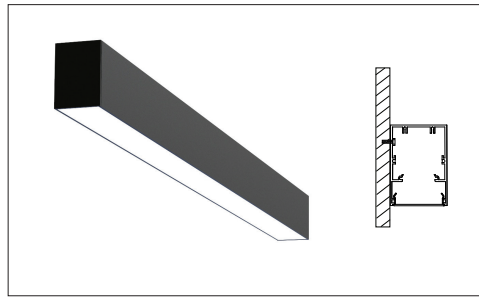

LUMEN OUTPUT W/Ft:

Watts	30K	35K	40K
5W	515 lm	525 lm	535 lm
7W	720 lm	735 lm	750 lm
10W	1030lm	1050 lm	1080 lm

Project:

Type:

SIZE:

Size	L (LENGTH)
1 Foot	11.75 Inch
2 Feet	24.50 Inch
3 Feet	35.50 Inch
4 Feet	48.25 Inch
5 Feet	59.25 Inch
6 Feet	72.00 Inch
7 Feet	83.00 Inch
8 Feet	95.75 Inch

RADIANCE:

DIRECT DISTRIBUTION

UNEVEN DISTRIBUTION

MOUNTING:

SURFACE MOUNT

SUSPENDED

RECESSED TRIMLESS

WALL MOUNT