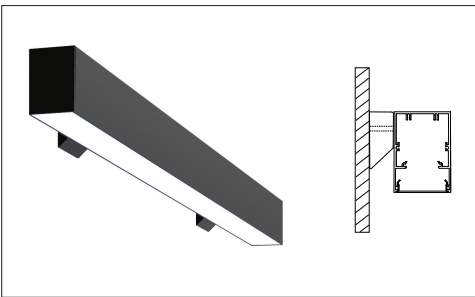

LUMEN OUTPUT W/Ft:

Watts	30K	35K	40K
5W	515 lm	525 lm	535 lm
7W	720 lm	735 lm	750 lm
10W	1030lm	1050 lm	1080 lm

Project:

Type:

SIZE:

Size	L (LENGTH)
1 Foot	11.75 Inch
2 Feet	24.50 Inch
3 Feet	35.50 Inch
4 Feet	48.25 Inch
5 Feet	59.25 Inch
6 Feet	72.00 Inch
7 Feet	83.00 Inch
8 Feet	95.75 Inch

RADIANCE:

DIRECT DISTRIBUTION

UNEVEN DISTRIBUTION

MOUNTING:

SURFACE MOUNT

SUSPENDED

RECESSED TRIMLESS

WALL MOUNT