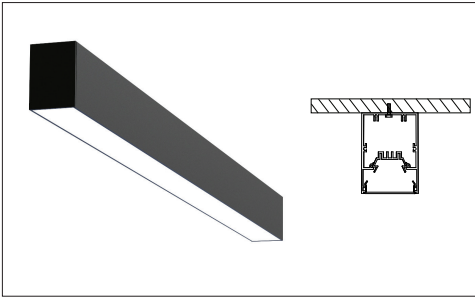

LUMEN OUTPUT W/Ft:

Watts	30K	35K	40K
5W	515 lm	525 lm	535 lm
7W	720 lm	735 lm	750 lm
10W	1030lm	1050 lm	1080 lm

Project:

Type:

SIZE:

Size	L (LENGTH)
1 Foot	11.75 Inch
2 Feet	24.50 Inch
3 Feet	35.50 Inch
4 Feet	48.25 Inch
5 Feet	59.25 Inch
6 Feet	72.00 Inch
7 Feet	83.00 Inch
8 Feet	95.75 Inch

RADIANCE:

DIRECT DISTRIBUTION

UNEVEN DISTRIBUTION

MOUNTING:

SURFACE MOUNT

SUSPENDED

RECESSED TRIMLESS

WALL MOUNT