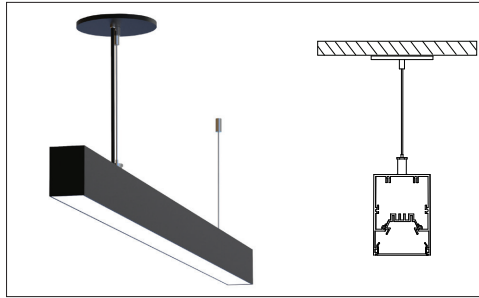

LUMEN OUTPUT W/Ft:

Watts	30K	35K	40K
5W	515 lm	525 lm	535 lm
7W	720 lm	735 lm	750 lm
10W	1030lm	1050 lm	1080 lm

Project:

Type:

SIZE:

Size	L (LENGTH)
1 Foot	11.75 Inch
2 Feet	24.50 Inch
3 Feet	35.50 Inch
4 Feet	48.25 Inch
5 Feet	59.25 Inch
6 Feet	72.00 Inch
7 Feet	83.00 Inch
8 Feet	95.75 Inch

RADIANCE:

DIRECT DISTRIBUTION

UNEVEN DISTRIBUTION

MOUNTING:

SURFACE MOUNT

SUSPENDED

RECESSED TRIMLESS

WALL MOUNT

WALL FLUSH

90° LEFT/90° RIGHT