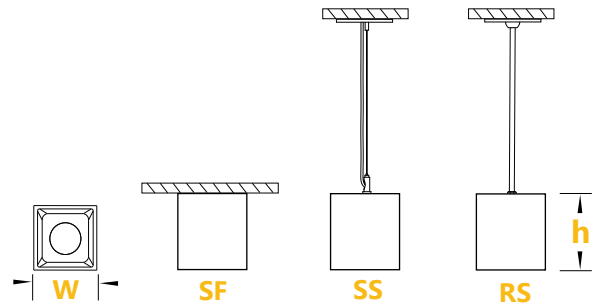

MOUNTING

- SF - Surface Mount
 - S4 - Suspension 4Feet
 - S6 - Suspension 6Feet
 - S Feet*
 - R2 - Stem 2Feet
 - R3 - Stem 3Feet
 - R Feet*
- * Please specify required Length.

LOUVER

- WH - White
- BK - Black
- SL - Silver

FINISH

- WH - White
 - BK - Black
 - GR - Grey*
- *Supply with White Cord & Canopy

CCT

- 30K/90CRI - 3000Kelvin
 - 35K/90CRI - 3500Kelvin
 - 40K/90CRI - 4000Kelvin
- *Other options are available.

DIMENSIONS:

Width	Height
4.5"	6.0"

LUMEN OUTPUT:

Watts	30K	35K	40K
15W	1400 lm	1430 lm	1460 lm
20W	1910 lm	1950 lm	1990 lm
25W	2350 lm	2400 lm	2450 lm

Project:

Type: