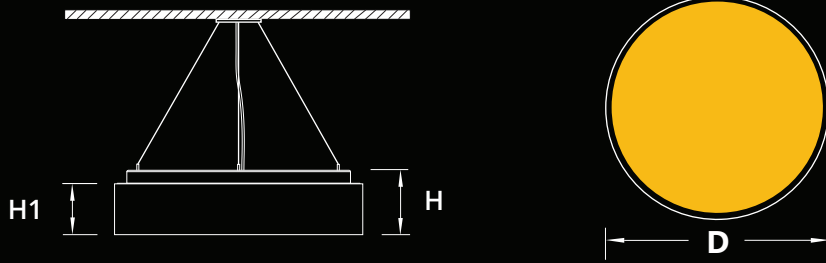

**OPTIONS**

- No Options\*
- DL - Double Lamination\*\*
- BIOS

\*Leave empty.  
\*\*Anti-Microbial Finish

**LUMEN OUTPUT:**

Watts	30K	35K	40K
25W	2610 lm	2650 lm	2690 lm
50W	5150 lm	5250 lm	5380 lm

Project:

Type:

**SIZE:**

Size	2 Feet
D - Diameter	24.00 Inch
H - Height	6.25 Inch
H1 - Height	5.00 Inch

**RADIANCE:**

**DIRECT/INDIRECT DISTRIBUTION**

**MOUNTING:**

SUSPENDED - (C) CANOPY

SUSPENDED - (S) STRAIGHT