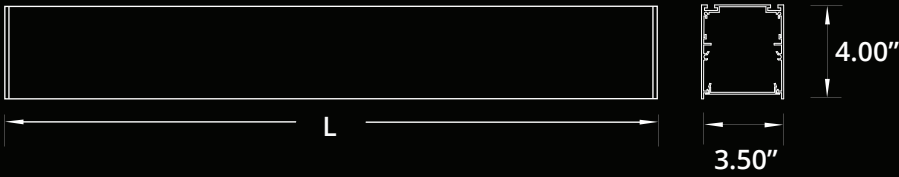

LUMEN OUTPUT W/Ft:

Watts	30K	35K	40K
5W	515 lm	525 lm	535 lm
7W	720 lm	735 lm	750 lm
10W	1030lm	1050 lm	1080 lm

Project:

Type:

SIZE:

Size	L (LENGTH)
1 Foot	11.75 Inch
2 Feet	24.50 Inch
3 Feet	35.50 Inch
4 Feet	48.25 Inch
5 Feet	59.25 Inch
6 Feet	72.00 Inch
7 Feet	83.00 Inch
8 Feet	95.75 Inch

RADIANCE:

DIRECT DISTRIBUTION

UNEVEN DISTRIBUTION

MOUNTING:

SURFACE MOUNT

SUSPENDED

RECESSED TRIMLESS

WALL MOUNT