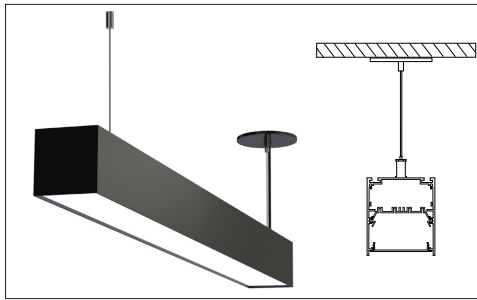


FEATURES:

- ✓ Architectural linear luminaire with direct or direct/indirect distribution.
- ✓ Light source: LED board (5.5"/11"/22"/24").
- ✓ Even illumination is provided by regressed opal lens.
- ✓ Available for row mounted installations in various lengths.
- ✓ Suitable for surface, suspended and recessed trimless installations.
- ✓ Extruded aluminum body comes with white, black or grey finish.
- ✓ Also available with various custom color options.
- ✓ LED Strips are rated for 60,000hrs. L80 with +90 CRI.
- ✓ Has a proven record in office, commercial and retail installations.
- ✓ Custom modifications are available.
- ✓ ED luminaires are certified to CSA and UL Standards.

LUMEN OUTPUT W/Ft:

Watts	30K	35K	40K
5W	515 lm	525 lm	535 lm
7W	720 lm	735 lm	750 lm
10W	1030lm	1050 lm	1080 lm

Project:

Type:

SIZE:

Size	L (LENGTH)
1 Foot	11.75 Inch
2 Feet	24.50 Inch
3 Feet	35.50 Inch
4 Feet	48.25 Inch
5 Feet	59.25 Inch
6 Feet	72.00 Inch
7 Feet	83.00 Inch
8 Feet	95.75 Inch

RADIANCE:

DIRECT DISTRIBUTION

UNEVEN DISTRIBUTION

MOUNTING:

SURFACE MOUNT

SUSPENDED

RECESSED TRIMLESS

WALL MOUNT

WALL FLUSH

90° LEFT/90° RIGHT