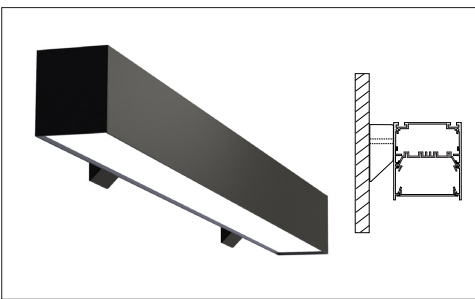


FEATURES:

- ✓ Architectural linear luminaire with direct or direct/indirect distribution.
- ✓ Light source: LED board (5.5"/11"/22"/24").
- ✓ Even illumination is provided by regressed opal lens.
- ✓ Available for row mounted installations in various lengths.
- ✓ Suitable for surface, suspended and recessed trimless installations.
- ✓ Extruded aluminum body comes with white, black or grey finish.
- ✓ Also available with various custom color options.
- ✓ LED Strips are rated for 60,000hrs. L80 with +90 CRI.
- ✓ Has a proven record in office, commercial and retail installations.
- ✓ Custom modifications are available.
- ✓ ED luminaires are certified to CSA and UL Standards.

LUMEN OUTPUT W/Ft:

Watts	30K	35K	40K
5W	515 lm	525 lm	535 lm
7W	720 lm	735 lm	750 lm
10W	1030lm	1050 lm	1080 lm

Project:

Type:

SIZE:

Size	L (LENGTH)
1 Foot	11.75 Inch
2 Feet	24.50 Inch
3 Feet	35.50 Inch
4 Feet	48.25 Inch
5 Feet	59.25 Inch
6 Feet	72.00 Inch
7 Feet	83.00 Inch
8 Feet	95.75 Inch

RADIANCE:

DIRECT DISTRIBUTION

UNEVEN DISTRIBUTION

MOUNTING:

SURFACE MOUNT

SUSPENDED

RECESSED TRIMLESS

WALL MOUNT