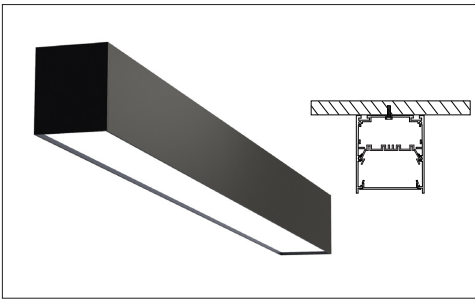


FEATURES:

- ✓ Architectural linear luminaire with direct or direct/indirect distribution.
- ✓ Light source: LED board (5.5"/11"/22"/24").
- ✓ Even illumination is provided by regressed opal lens.
- ✓ Available for row mounted installations in various lengths.
- ✓ Suitable for surface, suspended and recessed trimless installations.
- ✓ Extruded aluminum body comes with white, black or grey finish.
- ✓ Also available with various custom color options.
- ✓ LED Strips are rated for 60,000hrs. L80 with +90 CRI.
- ✓ Has a proven record in office, commercial and retail installations.
- ✓ Custom modifications are available.
- ✓ ED luminaires are certified to CSA and UL Standards.

LUMEN OUTPUT W/Ft:

Watts	30K	35K	40K
5W	515 lm	525 lm	535 lm
7W	720 lm	735 lm	750 lm
10W	1030lm	1050 lm	1080 lm

Project:

Type:

SIZE:

Size	L (LENGTH)
1 Foot	11.75 Inch
2 Feet	24.50 Inch
3 Feet	35.50 Inch
4 Feet	48.25 Inch
5 Feet	59.25 Inch
6 Feet	72.00 Inch
7 Feet	83.00 Inch
8 Feet	95.75 Inch

RADIANCE:

DIRECT DISTRIBUTION

UNEVEN DISTRIBUTION

MOUNTING:

SURFACE MOUNT

SUSPENDED

RECESSED TRIMLESS

WALL MOUNT