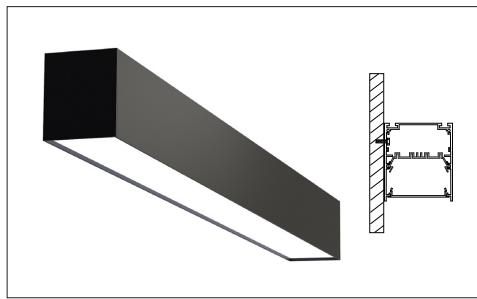


FEATURES:

- ✓ Architectural linear luminaire with direct or direct/indirect distribution.
- ✓ Light source: LED board (5.5"/11"/22"/24").
- ✓ Even illumination is provided by regressed opal lens.
- ✓ Available for row mounted installations in various lengths.
- ✓ Suitable for surface, suspended and recessed trimless installations.
- ✓ Extruded aluminum body comes with white, black or grey finish.
- ✓ Also available with various custom color options.
- ✓ LED Strips are rated for 60,000hrs. L80 with +90 CRI.
- ✓ Has a proven record in office, commercial and retail installations.
- ✓ Custom modifications are available.
- ✓ ED luminaires are certified to CSA and UL Standards.

LUMEN OUTPUT W/Ft:

Watts	30K	35K	40K
5W	515 lm	525 lm	535 lm
7W	720 lm	735 lm	750 lm
10W	1030lm	1050 lm	1080 lm

Project:

Type:

SIZE:

Size	L (LENGTH)
1 Foot	11.75 Inch
2 Feet	24.50 Inch
3 Feet	35.50 Inch
4 Feet	48.25 Inch
5 Feet	59.25 Inch
6 Feet	72.00 Inch
7 Feet	83.00 Inch
8 Feet	95.75 Inch

RADIANCE:

DIRECT DISTRIBUTION

UNEVEN DISTRIBUTION

MOUNTING:

SURFACE MOUNT

SUSPENDED

RECESSED TRIMLESS

WALL MOUNT