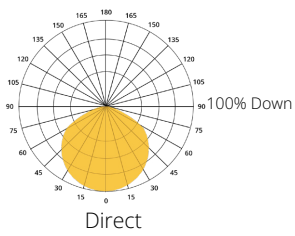

## LUMEN OUTPUT:

Watts	30K	35K	40K
25 W	2610 lm	2650 lm	2690 lm
50 W	5150 lm	5250 lm	5380 lm
75 W	7720 lm	7875 lm	8030 lm

Project:

Type:

**SIZE:**

**RADIANCE:**

Size	Diameter
2 ft	23.60 in
3 ft	35.40 in
4 ft	47.20 in