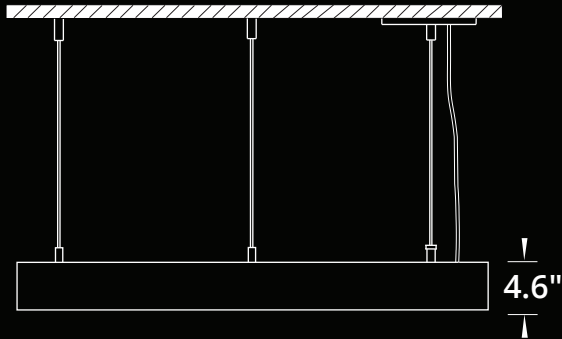

## LUMEN OUTPUT:

Watts	30K	35K	40K
25 W	2610 lm	2650 lm	2690 lm
50 W	5150 lm	5250 lm	5380 lm
75 W	7720 lm	7875 lm	8030 lm

Project:

Type:

**SIZE:**

**RADIANCE:**

Size	Diameter
2 ft	23.60 in
3 ft	35.40 in
4 ft	47.20 in

**MOUNTING:**

**SUSPENDED - STRAIGHT WIRE**  
 PF - Power Feed  
 NF - Non Power Feed

**SUSPENDED - CEILING CANOPY**  
 CC - Ceiling Canopy - Available for 2-3-4 ft sizes  
 PF - Power Feed  
 NF - Non Power Feed