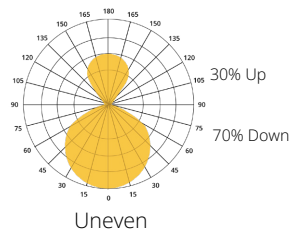

## LUMEN OUTPUT:

Watts	30K	35K	40K
25 W	2610 lm	2650 lm	2690 lm
50 W	5150 lm	5250 lm	5380 lm
75 W	7720 lm	7875 lm	8030 lm

Project:

Type:

**SIZE:**

**RADIANCE:**

Size	Diameter
2 ft	23.60 in
3 ft	35.40 in
4 ft	47.20 in