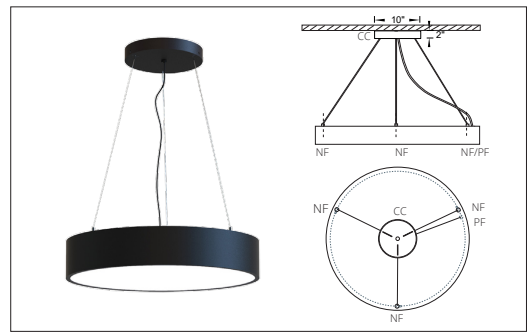

## LUMEN OUTPUT:

Watts	30K	35K	40K
25 W	2610 lm	2650 lm	2690 lm
50 W	5150 lm	5250 lm	5380 lm
75 W	7720 lm	7875 lm	8030 lm

Project:

Type:

**SIZE:**

**RADIANCE:**

Size	Diameter
2 ft	23.60 in
3 ft	35.40 in
4 ft	47.20 in

**MOUNTING:**

**SUSPENDED - STRAIGHT WIRE**  
 PF - Power Feed  
 NF - Non Power Feed

**SUSPENDED - CEILING CANOPY**  
 CC - Ceiling Canopy - Available for 2-3-4 ft sizes  
 PF - Power Feed  
 NF - Non Power Feed