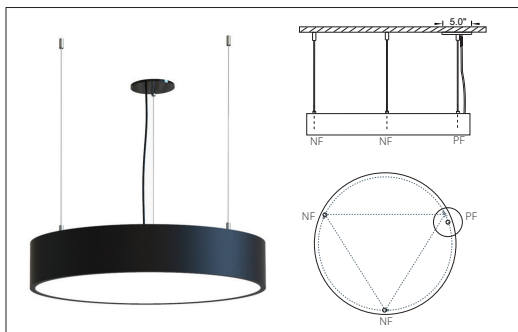

## LUMEN OUTPUT:

Watts	30K	35K	40K
25 W	2610 lm	2650 lm	2690 lm
50 W	5150 lm	5250 lm	5380 lm
75 W	7720 lm	7875 lm	8030 lm

Project:

Type:

**SIZE:**

**RADIANCE:**

Size	Diameter
2 ft	23.60 in
3 ft	35.40 in
4 ft	47.20 in

**MOUNTING:**

**SUSPENDED - STRAIGHT WIRE**  
 PF - Power Feed  
 NF - Non Power Feed

**SUSPENDED - CEILING CANOPY**  
 CC - Ceiling Canopy - Available for 2-3-4 ft sizes  
 PF - Power Feed  
 NF - Non Power Feed