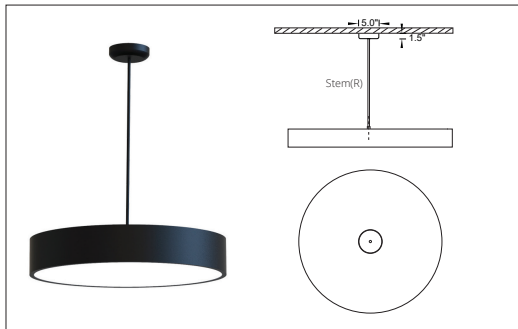

## LUMEN OUTPUT:

Watts	30K	35K	40K
25 W	2610 lm	2650 lm	2690 lm
50 W	5150 lm	5250 lm	5380 lm
75 W	7720 lm	7875 lm	8030 lm

Project:

Type:

**SIZE:**

**RADIANCE:**

Size	Diameter
2 ft	23.60 in
3 ft	35.40 in
4 ft	47.20 in

**MOUNTING:**

**SUSPENDED - STRAIGHT WIRE**  
 PF - Power Feed  
 NF - Non Power Feed

**SUSPENDED - CEILING CANOPY**  
 CC - Ceiling Canopy - Available for 2-3-4 ft sizes  
 PF - Power Feed  
 NF - Non Power Feed