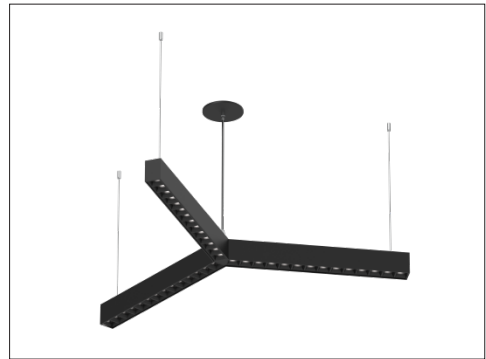

Project:

Type:

SIZE:

| Size | L x W |
|------------|----------------------|
| 2x2x2 Feet | 34.970 x 40.380 Inch |
| 3x3x3 Feet | 51.460 x 59.420 Inch |
| 4x4x4 Feet | 67.940 x 78.460 Inch |

RADIANCE:

DIRECT DISTRIBUTION

MOUNTING:

SURFACE MOUNT

SUSPENDED

WALL MOUNT

RECESSED TRIMLESS