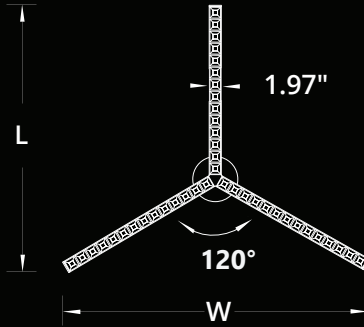

CCT

-
- 30K/90CRI - 3000Kelvin
-
-
- 35K/90CRI - 3500Kelvin
-
-
- 40K/90CRI - 4000Kelvin

LUMEN OUTPUT:

| Watts | 30K | 35K | 40K |
|-------|---------|---------|---------|
| 25W | 3570 lm | 3660 lm | 3750 lm |
| 50W | 5800 lm | 5950 lm | 6100 lm |
| 75W | 8825 lm | 9025 lm | 9225 lm |

Project:

Type:

SIZE:

| Size | L x W |
|------------|----------------------|
| 2x2x2 Feet | 34.970 x 40.380 Inch |
| 3x3x3 Feet | 51.460 x 59.420 Inch |
| 4x4x4 Feet | 67.940 x 78.460 Inch |

RADIANCE:

DIRECT DISTRIBUTION