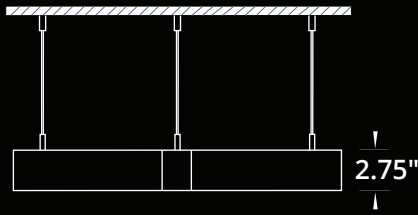

CCT

-
- 30K/90CRI - 3000Kelvin
-
-
- 35K/90CRI - 3500Kelvin
-
-
- 40K/90CRI - 4000Kelvin

LUMEN OUTPUT:

| Watts | 30K | 35K | 40K |
|-------|---------|---------|---------|
| 25W | 3570 lm | 3660 lm | 3750 lm |
| 50W | 5800 lm | 5950 lm | 6100 lm |
| 75W | 8825 lm | 9025 lm | 9225 lm |

Project:

Type:

SIZE:

| Size | L x W |
|------------|----------------------|
| 2x2x2 Feet | 34.970 x 40.380 Inch |
| 3x3x3 Feet | 51.460 x 59.420 Inch |
| 4x4x4 Feet | 67.940 x 78.460 Inch |

RADIANCE:

DIRECT DISTRIBUTION