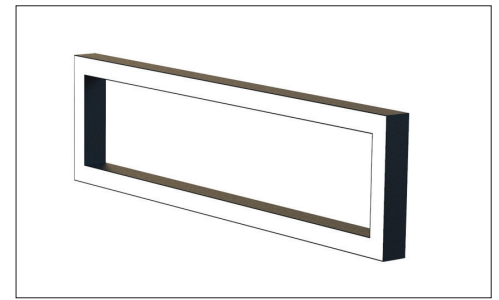


FEATURES:

- ✓ Architectural luminaire with direct or direct-indirect distribution.
- ✓ Light source: LED board (5.5"/11"/22"/24").
- ✓ Diffused illumination is provided by high efficiency frosted opal lens.
- ✓ Suitable for surface, suspended and recessed installations.
- ✓ Extruded aluminum body comes with white, black or grey finish.
- ✓ Also available with custom color options.
- ✓ LED Strips are rated for 60,000hrs. L80 with +90 CRI.
- ✓ Has a proven record in office, commercial and retail installations.
- ✓ Custom modifications are available.
- ✓ ED luminaires are certified to CSA and UL Standards.

Size	Width x Length
1x2 Feet	13.5x24.50 Inch
1x3 Feet	13.5x35.50 Inch
1x4 Feet	13.5x46.50 Inch

RADIANCE:

DIRECT DISTRIBUTION

UNEVEN DISTRIBUTION

MOUNTING:

SURFACE MOUNT

SUSPENDED

WALL MOUNT

INNER LIT

OUTER LIT

RECESSED TRIMLESS