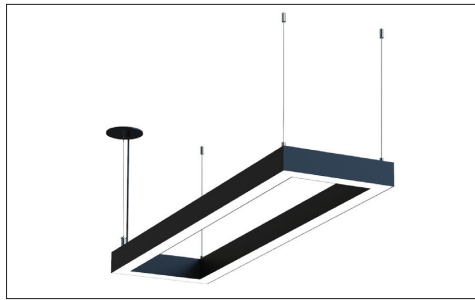

Size	Width x Length
1x2 Feet	13.5x24.50 Inch
1x3 Feet	13.5x35.50 Inch
1x4 Feet	13.5x46.50 Inch

RADIANCE:

DIRECT DISTRIBUTION

UNEVEN DISTRIBUTION

MOUNTING:

SURFACE MOUNT

SUSPENDED

WALL MOUNT