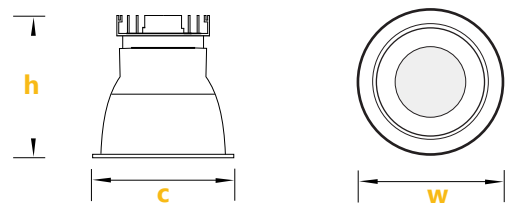

reinventlight

SPECIFICATION:

Enter the Product Code into the boxes above.

SIZE

- 4 Inch
- 6 Inch

SOURCE

- 10W LED
- 20W LED
- 30W LED*

* Not available for 4 Inch.

DIMENSIONS:

Size	4 Inch	6 Inch
Width	6.250"	7.875"
Height	4.875"	5.875"
Cutout	5.000"	6.500"

LUMEN OUTPUT:

Watts	30K	35K	40K
10W	1050 lm	1100 lm	1125 lm
20W	1915 lm	1950 lm	1985 lm
30W	2950 lm	3010 lm	3070 lm